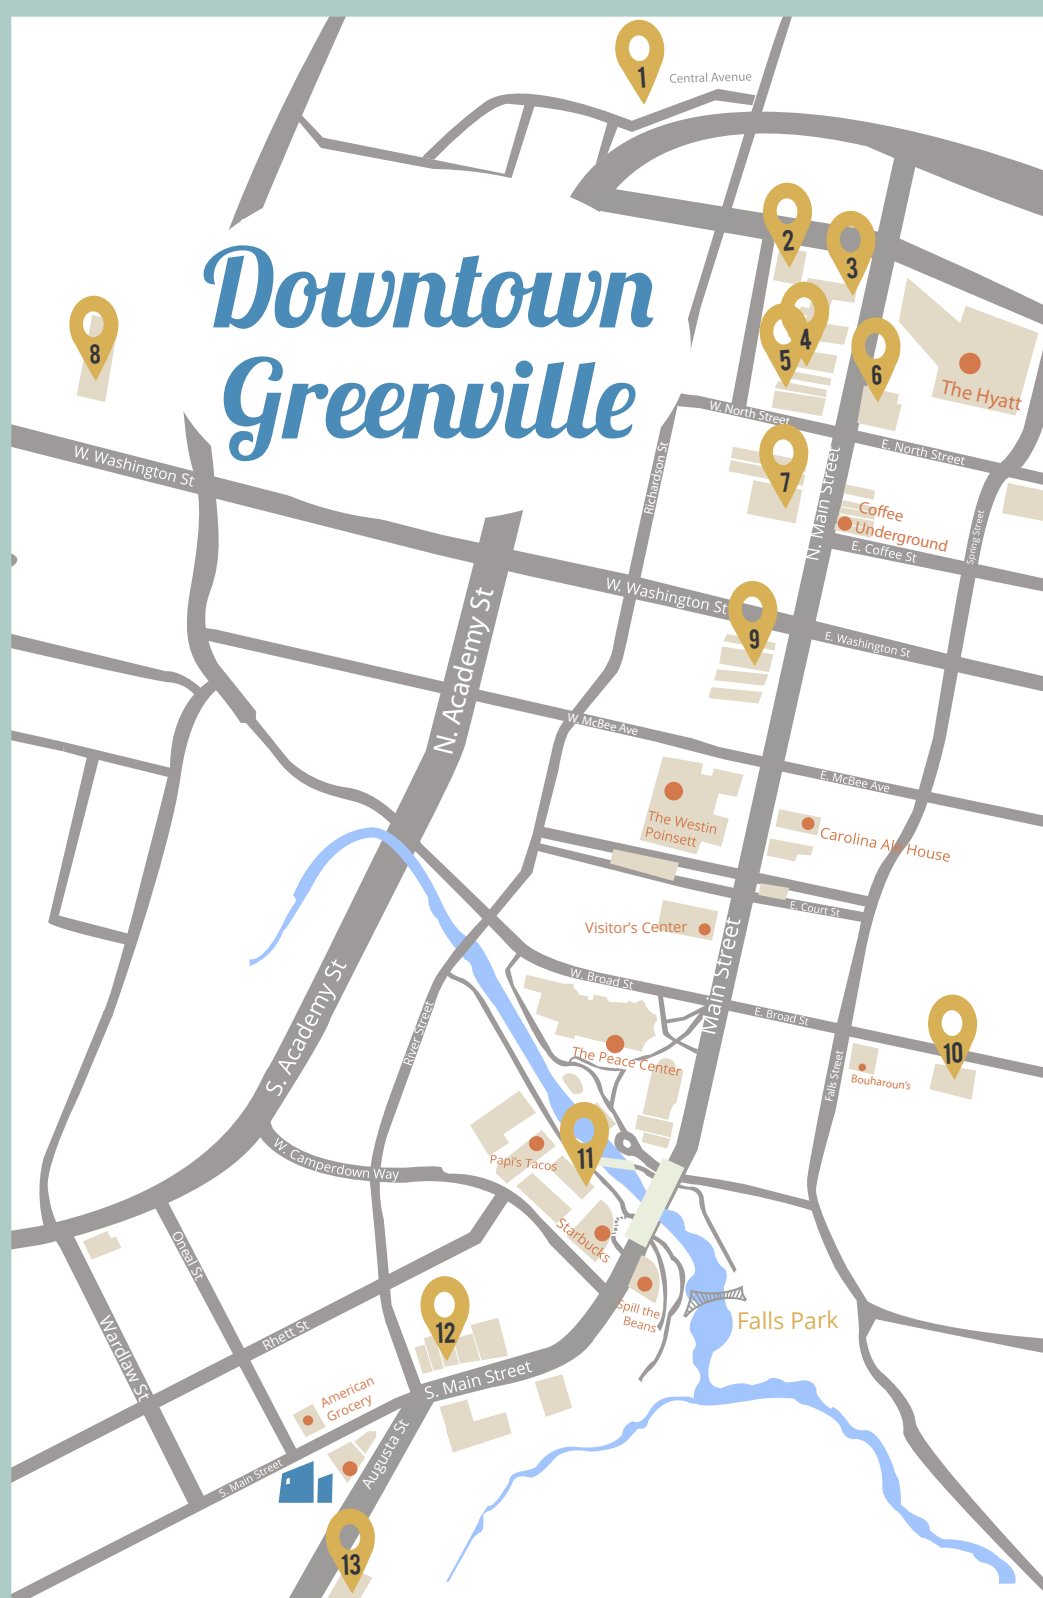

First FRIDAYS

GREENVILLE - AREA GALLERY CRAWL

10 CENTRAL AVENUE STUDIOS

WALTER & WOODS

MAKE MADE JEWELRY

PELINDABA LAVENDER

JEWELRY BY KATHY YOUNG

ARTISTS GUILD GALLERY OF GREENVILLE (downstairs)

UTOPIAN GALLERY (upstairs)

MAIN STREET GALLERY

526 WEST

OPEN ART STUDIOS
• Finks & Co

SE CENTER FOR PHOTOGRAPHY

ART CROSSING
• Douglas Piper Art
• Dudars Designs
• Magma Rock Creations
• Meredith Piper Art
• Southern Accent Designs

LA GALERIE VINCENT

BIJOU DENTAL SPA

Downtown Greenville

sponsored by:

fête magazine
fetegreenville.com

mac
metropolitanarts council