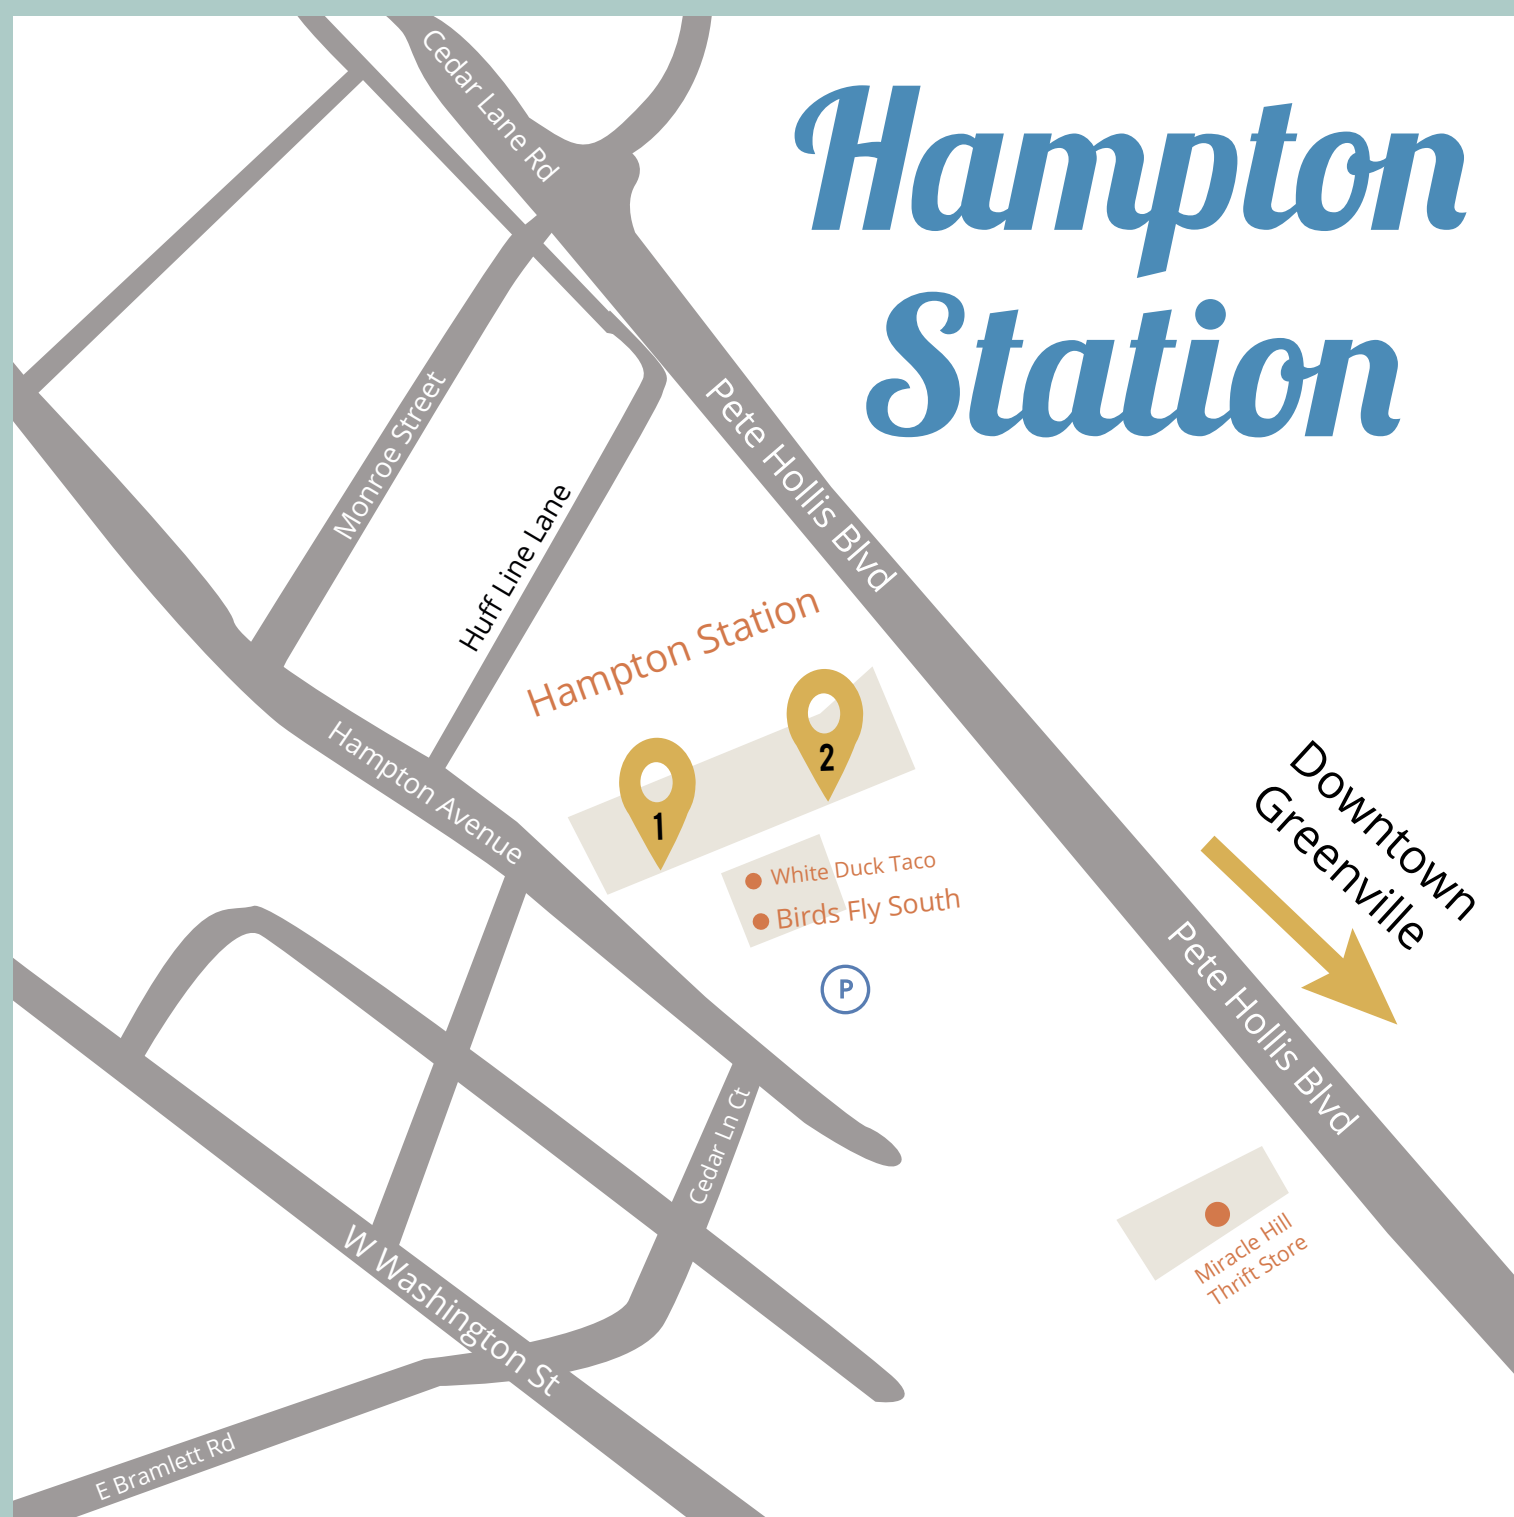

First FRIDAYS

GREENVILLE - AREA GALLERY CRAWL

ARTUP STUDIOS

- Hollowed Earth Pottery
- Outside the Lines Art
- Tanya Stiegler Designs
- The Flow Depot Gallery
- Conscious Art Gallery

STANDRIDGE STUDIOS

Hampton Station